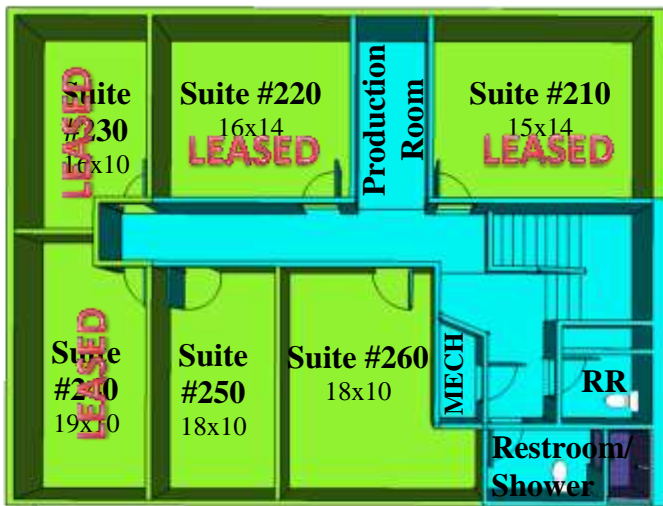

Executive Suites "MOVE-IN READY"
+ over 3,000sf of Common Space
12745 SW Beaverdam Road, Beaverton

2nd Floor

Main Floor

Our Community - www.BESThq.net
For Leasing e-mail info@BESThq.net